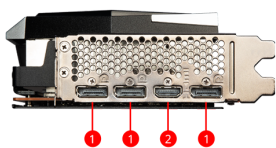

SPECIFICATIONS

Model Name	Radeon™ RX 6750 XT GAMING TRIO 12G
繪圖引擎	AMD Radeon™ RX 6750 XT
科技介面	PCI Express® Gen 4
動態 / 核心時脈(MHz)	Boost: Up to 2600 MHz / Game: Up to 2495 MHz
記憶體速度	18 Gbps
Memory	12GB GDDR6
記憶體介面	192-bit
Output	DisplayPort x 3 (v1.4a) HDMI™ x 1 (Supports 4K@120Hz/8K@60Hz and VRR as specified in HDMI™ 2.1)
HDCP Support	Y
功耗(W)	250 W
供電接口	8-pin x 2
建議電源供應(W)	650 W or greater
顯示卡尺寸(mm)	327 x 137 x 56 mm
重量 (顯示卡 / 包裝盒)	1368 g / 2158 g
DirectX 支援版本	12 Ultimate
OpenGL 支援版本	4.6
最大螢幕輸出數量	4
VR Ready	Y
Digital Maximum Resolution	7680x4320
Stream Processors	2560 Units
FreeSync™ Technology	Y

CONNECTIONS

1. DisplayPort
2. HDMI™

FEATURES

Mystic Light

Mystic Light gives you complete control of the RGB lighting for MSI devices and compatible RGB products.

TRI FROZR 2

TRI FROZR 2 offers the perfect balance between cool temperatures and quiet fans during endless gaming sessions.

TORX FAN 4.0

A masterpiece of teamwork, fan blades work in pairs to create unprecedented levels of focused air pressure.

Core Pipe

Precision-machined heat pipes ensure max contact and spread heat along the full length of the heatsink.