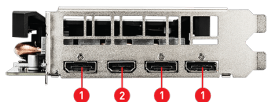

SPECIFICATIONS

Коннектори живлення	8-pin x 1
Габарити відеокарти (мм)	204 x 128 x 42 mm

CONNECTIONS

1. DisplayPort
2. HDMI™

FEATURES

OC PERFORMANCE

MSI OC graphics cards are equipped with higher clock speeds out of the box for increased performance.

VR Ready

Certified to provide the performance required for a smooth experience in your VR adventures.

TORX FAN 2.0

Award-winning fan design combining two different fin designs for cool & quiet gaming.

SOLID BACKPLATE