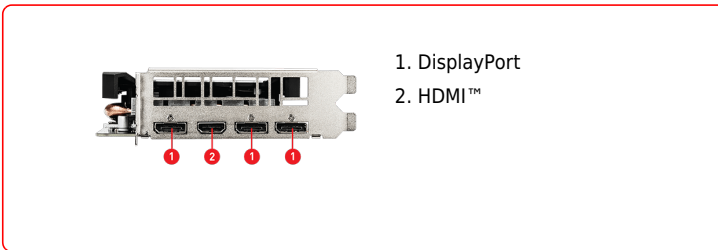

SPECIFICATIONS

Коннектори живлення	8-pin x 1
Габарити відеокарти (мм)	204 x 128 x 42 mm

CONNECTIONS

FEATURES

MSI Afterburner

The ultimate overclocking software with advanced control options and real-time hardware monitor.

DUAL FAN THERMAL DESIGN

Dual fans covers more area of heatsink to take heat away more efficiently.

VR Ready

Certified to provide the performance required for a smooth experience in your VR adventures.

TORX FAN 2.0

Award-winning fan design combining two different fin designs for cool & quiet gaming.

SOLID BACKPLATE

Increases toughness of the card to prevent bending while complementing the design.

NVIDIA® G-SYNC®

Gives you more of what you want in a gaming experience. Incredibly smooth, tear-free gameplay at refresh rates up to 240 Hz.