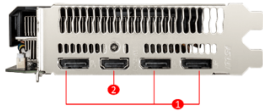

SPECIFICATIONS

Коннектори живлення	8-pin x 1
Габарити відеокарти (мм)	175 x 127 x 42 mm

CONNECTIONS

1. DisplayPort
2. HDMI™

FEATURES

MSI Afterburner

The ultimate overclocking software with advanced control options and real-time hardware monitor.

PERFECT IN ANY CASE

Thanks to a small form factor, MSI AERO ITX cards will fit into virtually any case.

Solid Black Backplate

Increases toughness of the card to prevent bending while complementing the sleek MSI GAMING design.

SMALL FORM FACTOR

MSI AERO ITX cards offer the power of a full size graphics card in an incredibly small package.

VR Ready

Certified to provide the performance required for a smooth experience in your VR adventures.