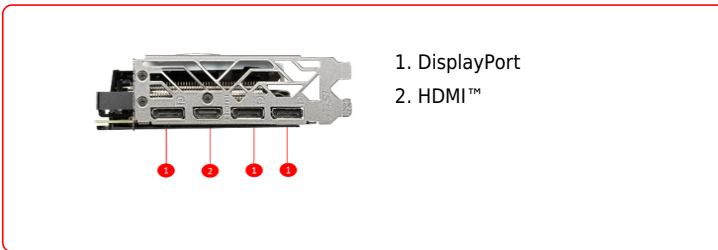

SPECIFICATIONS

Коннектори живлення	8-pin x 1
Габарити відеокарти (мм)	250 x 129 x 44 mm

CONNECTIONS

FEATURES

MSI Afterburner

The ultimate overclocking software with advanced control options and real-time hardware monitor.

OC PERFORMANCE

MSI OC graphics cards are equipped with higher clock speeds out of the box for increased performance.

Solid Black Backplate

Increases toughness of the card to prevent bending while complementing the sleek MSI GAMING design.