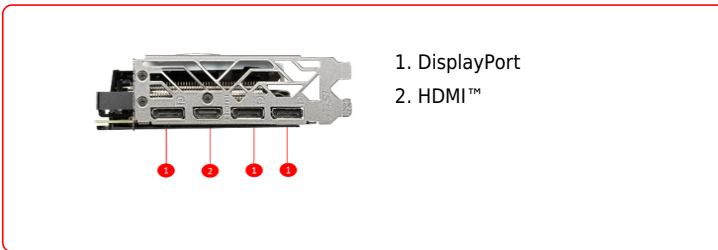

SPECIFICATIONS

Коннектори живлення	8-pin x 1
Габарити відеокарти (мм)	250 x 129 x 44 mm

CONNECTIONS

FEATURES

MSI Afterburner

The ultimate overclocking software with advanced control options and real-time hardware monitor.

Solid Black Backplate

Increases toughness of the card to prevent bending while complementing the sleek MSI GAMING design.

RGB LED

Make your build look on fire or cold as ice. You are in control. Customize colors and effects with RGB LED.