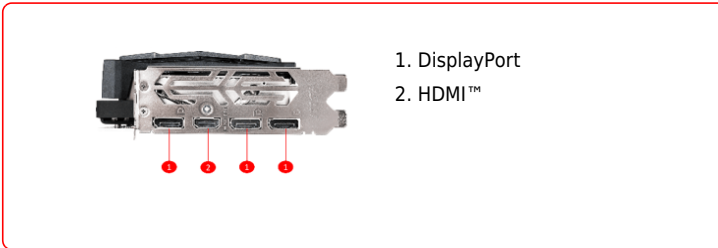

SPECIFICATIONS

Коннектори живлення	8-pin x 1
Габарити відеокарти (мм)	248 x 128 x 52 mm

CONNECTIONS

FEATURES

MSI Afterburner

The ultimate overclocking software with advanced control options and real-time hardware monitor.

Solid Black Backplate

Increases toughness of the card to prevent bending while complementing the sleek MSI GAMING design.

RGB LED

Make your build look on fire or cold as ice. You are in control. Customize colors and effects with RGB LED.