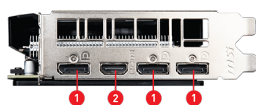

Backplate

A clean-looking backplate reinforces the length of the card.

Afterburner

Take full control with the most recognized and widely used graphics card overlocking software in the world.

CONNECTIONS

1. DisplayPort
2. HDMI™