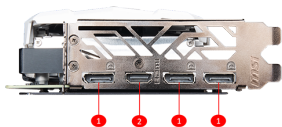

SPECIFICATIONS

Коннектори живлення	6-pin x1/ 8-pin x1
Габарити відеокарти (мм)	297x 143 x 51 mm

CONNECTIONS

1. DisplayPort
2. HDMI™

FEATURES

OC PERFORMANCE

MSI OC graphics cards are equipped with higher clock speeds out of the box for increased performance.

ZERO FROZR

Eliminates fan noise by stopping the fans in low-load situations so you can focus on your game.

CUSTOM PCB

An optimized PCB design with enhanced power delivery provides a solid base for high performance gaming.