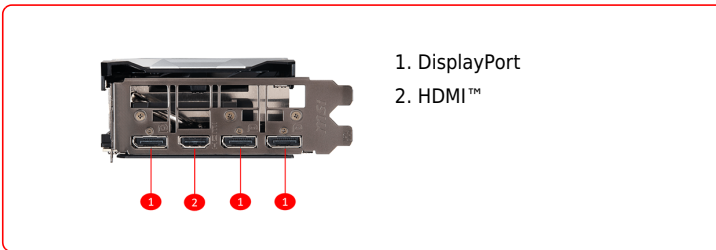

SPECIFICATIONS

Коннектори живлення	8-pin x 1, 6-pin x 1
Габарити відеокарти (мм)	268 x 114 x 50 mm

CONNECTIONS

1. DisplayPort
2. HDMI™

FEATURES

MSI Afterburner

The ultimate overclocking software with advanced control options and real-time hardware monitor.

SOLID BLACK & RED BACKPLATE

Increases toughness of the card to prevent bending while complementing the sleek MSI design.

DUAL FAN THERMAL DESIGN

Dual fans covers more area of heatsink to take heat away more efficiently.