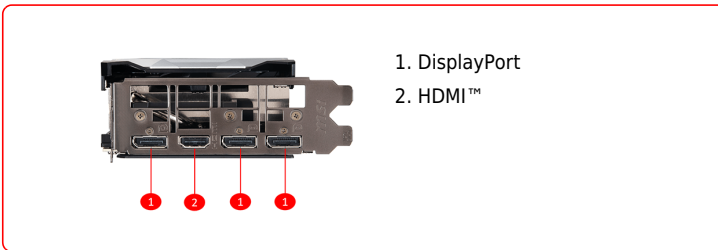

SPECIFICATIONS

Коннектори живлення	8-pin x 1, 6-pin x 1
Габарити відеокарти (мм)	268 x 114 x 50 mm

CONNECTIONS

1. DisplayPort
2. HDMI™

FEATURES

MSI Afterburner

The ultimate overclocking software with advanced control options and real-time hardware monitor.

SMOOTH HEAT PIPES

Heat pipes with a smooth squared shape at the bottom to maximize heat transfer to the copper baseplate.

SOLID BLACK & RED BACKPLATE

Increases toughness of the card to prevent bending while complementing the sleek MSI design.

DUAL FAN THERMAL DESIGN

Dual fans covers more area of heatsink to take heat away more efficiently.

VR Ready

Certified to provide the performance required for a smooth experience in your VR adventures.

NVIDIA® G-SYNC®