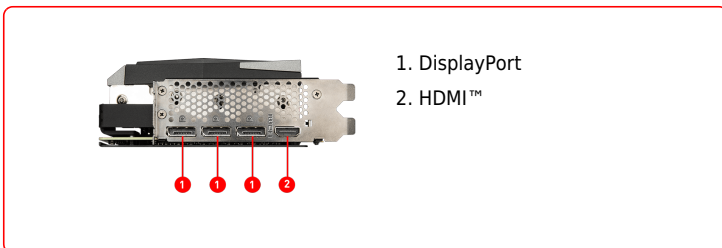

CONNECTIONS

FEATURES

Mystic Light

Mystic Light gives you complete control of the RGB lighting for MSI devices and compatible RGB products.

TRI FROZR 2

TRI FROZR 2 offers the perfect balance between cool temperatures and quiet fans during endless gaming sessions.

TORX FAN 4.0

A masterpiece of teamwork, fan blades work in pairs to create unprecedented levels of focused air pressure.

Core Pipe

Precision-machined heat pipes ensure max contact and spread heat along the full length of the heatsink.

Airflow Control

Don't sweat it, Airflow Control guides the air to exactly where it needs to be for maximum cooling.

Metal Backplate

Thermal pads under the sturdy metal backplate provide additional cooling while the flow-through ventilation reduces trapped heat.

Zero Frozr

Zero Frozr is the calm before the storm, keeping fans still and maintaining silence until cooling is needed.

MSI Center

The exclusive MSI Center software lets you monitor, tweak and optimize MSI products in real-time.