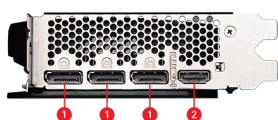

Reinforcing Backplate

The reinforcing backplate features a flow-through design that provides additional ventilation.

Zero Frozr

The fans completely stop when temperatures are relatively low, eliminating all noise.

CONNECTIONS

1. DisplayPort
2. HDMI™