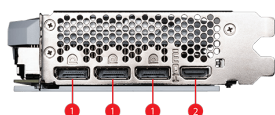

Core Pipe

Precision-machined heat pipes ensure max contact and spread heat along the full length of the heatsink.

Backplate

A clean-looking backplate reinforces the length of the card.

Zero Frozr

Zero Frozr is the calm before the storm, keeping fans still and maintaining silence until cooling is needed.

CONNECTIONS

1. DisplayPort
2. HDMI™