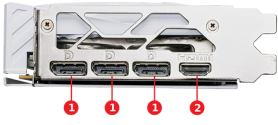

1. DisplayPort
2. HDMI™