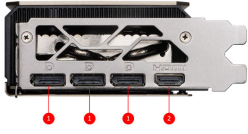

1. DisplayPort
2. HDMI™