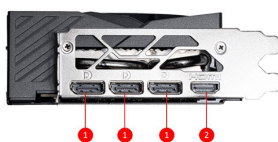

CONNECTIONS

1. DisplayPort
2. HDMI™

FEATURES

Twin Frozr 10

Experience superior cooling and quieter performance with MSI's enhanced fan blade design.

STORMFORCE FAN

Seven fan blades, claw texturing, and a circular arc are designed for optimal airflow with minimal noise.

Nickel-plated Copper Baseplate

Heat from the GPU and memory is swiftly captured by a nickel-plated copper baseplate and transferred.

Core Pipes

Core Pipes feature a square design to maximize contact with the GPU baseplate for optimal thermal management.

Metal Backplate

A reinforcing metal backplate with airflow vents and thermal pads enhances cooling.

Wave Curved 4.0

Precision-engineered wave edges with a high-low fin design enhance airflow and reduce turbulence.