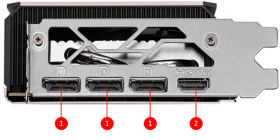

1. DisplayPort
2. HDMI™