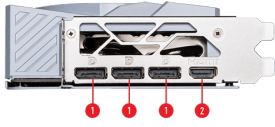

1. DisplayPort
2. HDMI™