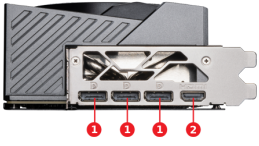

1. DisplayPort
2. HDMI™