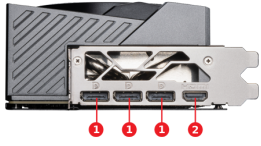

1. DisplayPort
2. HDMI™