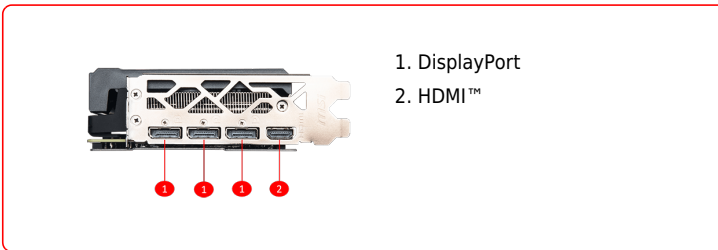

SPECIFICATIONS

Коннектори живлення	8-pin x 1
Габарити відеокарти (мм)	247x 128 x 47 mm

CONNECTIONS

FEATURES

MSI Afterburner

The ultimate overclocking software with advanced control options and real-time hardware monitor.

TORX FAN 3.0

Award-winning fan design combining two different fin designs for cool & quiet gaming.

ZERO FROZR

Eliminates fan noise by stopping the fans in low-load situations so you can focus on your game.