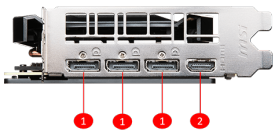

SPECIFICATIONS

Коннектори живлення	8-pin x 1
Габарити відеокарти (мм)	215 x 128 x 40 mm

CONNECTIONS

1. DisplayPort
2. HDMI™

FEATURES

MSI Afterburner

The ultimate overclocking software with advanced control options and real-time hardware monitor.

TORX FAN 3.0

Award-winning fan design combining two different fin designs for cool & quiet gaming.

RDNA Architecture

Engineered from the ground up with superior performance and power efficiency, RDNA is the architecture powering AMD's 7nm gaming GPU, delivering 1.25 performance per clock compared to previous 14nm processors.

VR Ready

Certified to provide the performance required for a smooth experience in your VR adventures.

SOLID BACKPLATE

Increases toughness of the card to prevent bending while complementing the design.