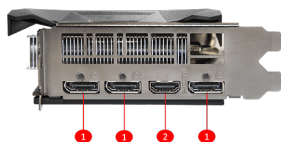

SPECIFICATIONS

Коннектори живлення	8-pin x 1, 6-pin x 1
Габарити відеокарти (мм)	232x 126 x 46 mm

CONNECTIONS

1. DisplayPort
2. HDMI™

FEATURES

MSI Afterburner

The ultimate overclocking software with advanced control options and real-time hardware monitor.

TORX FAN 3.0

Award-winning fan design combining two different fin designs for cool & quiet gaming.

RDNA Architecture

Engineered from the ground up with superior performance and power efficiency, RDNA is the architecture powering AMD's 7nm gaming GPU, delivering 1.25x performance per clock compared to previous 14nm processors.