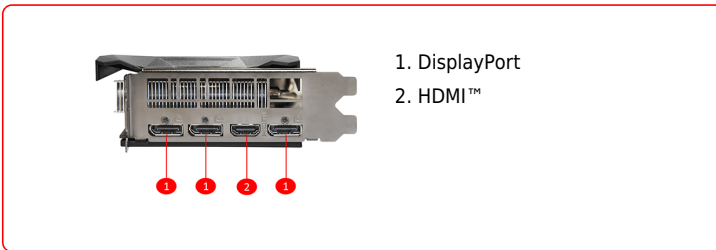

SPECIFICATIONS

Коннектори живлення	8-pin x 1
Габарити відеокарти (мм)	232x 126 x 46 mm

CONNECTIONS

1. DisplayPort
2. HDMI™

FEATURES

MSI Afterburner

The ultimate overclocking software with advanced control options and real-time hardware monitor.

TORX FAN 3.0

Award-winning fan design combining two different fin designs for cool & quiet gaming.

RDNA Architecture

Engineered from the ground up with superior performance and power efficiency, RDNA is the architecture powering AMD's 7nm gaming GPU, delivering 1.25 performance per clock compared to previous 14nm processors.