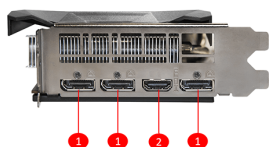

SPECIFICATIONS

Коннектори живлення	8-pin x 1+ 6-pin x 1
Габарити відеокарти (мм)	232 x 126 x 46 mm

CONNECTIONS

1. DisplayPort
2. HDMI™

FEATURES

MSI Afterburner

The ultimate overclocking software with advanced control options and real-time hardware monitor.

TORX FAN 3.0

Award-winning fan design combining two different fin designs for cool & quiet gaming.

RDNA Architecture

Engineered from the ground up with superior performance and power efficiency, RDNA is the architecture powering AMD's 7nm gaming GPU, delivering 1.25 performance per clock compared to previous 14nm processors.

SOLID BACKPLATE

Increases toughness of the card to prevent bending while complementing the design.