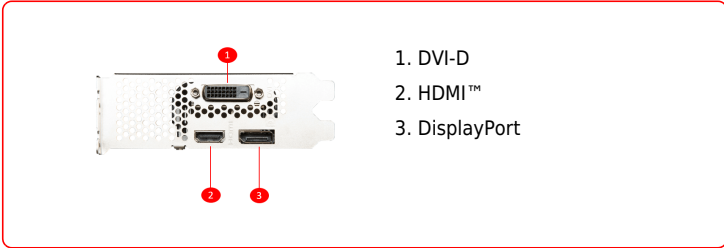

SPECIFICATIONS

CONNECTIONS

- 1. DVI-D
- 2. HDMI™
- 3. DisplayPort

FEATURES

- OC PERFORMANCE**
MSI OC graphics cards are equipped with higher clock speeds out of the box for increased performance.
- MSI Afterburner**
The ultimate overclocking software with advanced control options and real-time hardware monitor.
- DUAL FAN THERMAL DESIGN**
Dual fans covers more area of heatsink to take heat away more efficiently.
- NVIDIA® G-SYNC®**
Gives you more of what you want in a gaming experience. Incredibly smooth, tear-free gameplay at refresh rates up to 240 Hz.
- LOW PROFILE DESIGN**
Low Profile design saves space to allow building a slim/small form factor system.