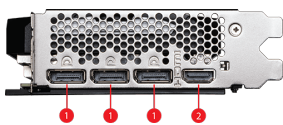

SPECIFICATIONS

Model Name	GeForce RTX™ 4060 Ti 8G VENTUS 3X E1
Graphics Processing Unit	NVIDIA® GeForce RTX™ 4060 Ti
Cores	4352 Units
Memory	8GB GDDR6
Power connectors	8-pin x 1
Memory Interface	128-bit
Core Clocks	Extreme Performance: 2550 MHz (MSI Center) Boost: 2535 MHz
Memory Speed	18 Gbps
Maximum Displays	4
Digital Maximum Resolution	7680 x 4320
Output	DisplayPort x 3 (v1.4a) HDMI™ x 1 (Supports 4K@120Hz HDR and 8K@60Hz HDR and Variable Refresh Rate (VRR) as specified in HDMI™ 2.1a)
Power consumption (W)	165 W
Recommended Power Supply (W)	550 W
DirectX Version Support	12 Ultimate
Card Dimension(mm)	308 x 120 x 43 mm
Weight	735 g / 1000 g

CONNECTIONS

1. DisplayPort
2. HDMI™

FEATURES

Triple Fan

Three fans and a huge heatsink ensure a cool and quiet experience for you.

TORX FAN 4.0

A masterpiece of teamwork, fan blades work in pairs to create unprecedented levels of focused air pressure.

Copper Baseplate

A solid nickel-plated copper baseplate transfers heat from the GPU to all heat pipes for better cooling.

Core Pipe

Precision-machined heat pipes ensure max contact to the GPU and spread heat along the full length of the heatsink.

Airflow Control

Don't sweat it, Airflow Control guides the air to exactly where it needs to be for maximum cooling.

Reinforcing Backplate

The reinforcing backplate features a flow-through design that provides additional ventilation.