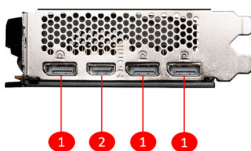

Reinforcing Backplate

The reinforcing backplate features a flow-through design that provides additional ventilation.

Zero Frozr

The fans completely stop when temperatures are relatively low, eliminating all noise.

CONNECTIONS

1. DisplayPort
2. HDMI™