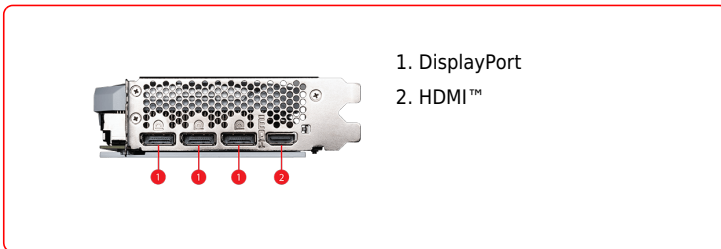

SPECIFICATIONS

Model Name	GeForce RTX™ 4070 SUPER 12G VENTUS 2X WHITE OC
Graphics Processing Unit	NVIDIA® GeForce RTX™ 4070 SUPER
Cores	7168 Units
Memory	12GB GDDR6X
Power connectors	16-pin x 1
Memory Interface	192-bit
Core Clocks	Extreme Performance: 2520 MHz (MSI Center) Boost: 2505 MHz
Memory Speed	21 Gbps
Maximum Displays	4
Digital Maximum Resolution	7680 x 4320
Output	DisplayPort x 3 (v1.4a) HDMI™ x 1 (Supports 4K@120Hz HDR, 8K@60Hz HDR, and Variable Refresh Rate as specified in HDMI™ 2.1a)
Power consumption (W)	220 W
Recommended Power Supply (W)	650 W
DirectX Version Support	12 Ultimate
Card Dimension(mm)	242 x 125 x 43 mm
Weight	680 g / 998 g

CONNECTIONS

FEATURES

- Dual Fan**
 Two fans and a huge heatsink ensure a cool and quiet experience for you.
- TORX FAN 4.0**
 A masterpiece of teamwork, fan blades work in pairs to create unprecedented levels of focused air pressure.
- Copper Baseplate**
 A solid nickel-plated copper baseplate transfers heat from the GPU to all heat pipes for better cooling.
- Core Pipe**
 Precision-machined heat pipes ensure max contact to the GPU and spread heat along the full length of the heatsink.
- Reinforcing Backplate**
 The reinforcing backplate features a flow-through design that provides additional ventilation.
- Zero Frozr**
 The fans completely stop when temperatures are relatively low, eliminating all noise.
- MSI Center**
 The exclusive MSI Center software lets you monitor, tweak and optimize MSI products in real-time.
- Afterburner**
 Take full control with the most recognized and widely used graphics card overlocking software in the world.