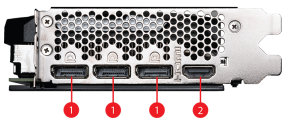

SPECIFICATIONS

Model Name	GeForce RTX™ 4070 SUPER 12G VENTUS 2X
Graphics Processing Unit	NVIDIA® GeForce RTX™ 4070 SUPER
Cores	7168 Units
Memory	12GB GDDR6X
Power connectors	16-pin x 1
Memory Interface	192-bit
Core Clocks	Extreme Performance: 2490 MHz (MSI Center) Boost: 2475 MHz
Memory Speed	21 Gbps
Maximum Displays	4
Digital Maximum Resolution	7680 x 4320
Output	DisplayPort x 3 (v1.4a) HDMI™ x 1 (Supports 4K@120Hz HDR, 8K@60Hz HDR, and Variable Refresh Rate as specified in HDMI™ 2.1a)
Power consumption (W)	220 W
Recommended Power Supply (W)	650 W
DirectX Version Support	12 Ultimate
Card Dimension(mm)	242 x 125 x 43 mm
Weight	680 g / 998 g

CONNECTIONS

1. DisplayPort
2. HDMI™

FEATURES

- Dual Fan**
 Two fans and a huge heatsink ensure a cool and quiet experience for you.
- TORX FAN 4.0**
 A masterpiece of teamwork, fan blades work in pairs to create unprecedented levels of focused air pressure.
- Copper Baseplate**
 A solid nickel-plated copper baseplate transfers heat from the GPU to all heat pipes for better cooling.
- Core Pipe**
 Precision-machined heat pipes ensure max contact to the GPU and spread heat along the full length of the heatsink.
- Reinforcing Backplate**
 The reinforcing backplate features a flow-through design that provides additional ventilation.
- Zero Frozr**
 The fans completely stop when temperatures are relatively low, eliminating all noise.
- MSI Center**
 The exclusive MSI Center software lets you monitor, tweak and optimize MSI products in real-time.
- Afterburner**
 Take full control with the most recognized and widely used graphics card overclocking software in the world.