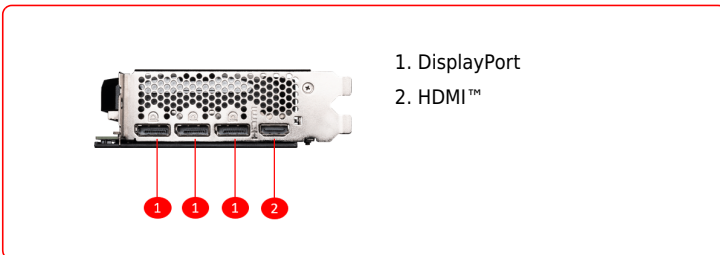

SPECIFICATIONS

Model Name	GeForce RTX™ 4070 SUPER 12G VENTUS 3X
Graphics Processing Unit	NVIDIA® GeForce RTX™ 4070 SUPER
Cores	7168 Units
Memory	12GB GDDR6X
Power connectors	16-pin x 1
Memory Interface	192-bit
Core Clocks	Extreme Performance: 2490 MHz (MSI Center) Boost: 2475 MHz
Memory Speed	21 Gbps
Maximum Displays	4
Digital Maximum Resolution	7680 x 4320
Output	DisplayPort x 3 (v1.4a) HDMI™ x 1 (Supports 4K@120Hz HDR, 8K@60Hz HDR, and Variable Refresh Rate as specified in HDMI™ 2.1a)
Power consumption (W)	220 W
Recommended Power Supply (W)	650 W
DirectX Version Support	12 Ultimate
Card Dimension(mm)	308 x 120 x 43 mm
Weight	821 g / 1169 g

CONNECTIONS

FEATURES

- Triple Fan**
 Three fans and a huge heatsink ensure a cool and quiet experience for you.
- TORX FAN 4.0**
 A masterpiece of teamwork, fan blades work in pairs to create unprecedented levels of focused air pressure.
- Copper Baseplate**
 A solid nickel-plated copper baseplate transfers heat from the GPU to all heat pipes for better cooling.
- Core Pipe**
 Precision-machined heat pipes ensure max contact to the GPU and spread heat along the full length of the heatsink.
- Reinforcing Backplate**
 The reinforcing backplate features a flow-through design that provides additional ventilation.
- Airflow Control**
 Don't sweat it, Airflow Control guides the air to exactly where it needs to be for maximum cooling.
- MSI Center**
 The exclusive MSI Center software lets you monitor, tweak and optimize MSI products in real-time.
- Afterburner**
 Take full control with the most recognized and widely used graphics card overlocking software in the world.