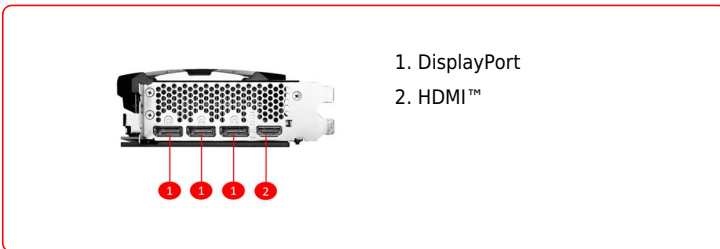

## SPECIFICATIONS

<b>Model Name</b>	GeForce RTX™ 4070 Ti SUPER 16G VENTUS 2X
<b>Graphics Processing Unit</b>	NVIDIA® GeForce RTX™ 4070 Ti SUPER
<b>Cores</b>	8448 Units
<b>Memory</b>	16GB GDDR6X
<b>Power connectors</b>	16-pin x 1
<b>Memory Interface</b>	256-bit
<b>Core Clocks</b>	Extreme Performance: 2625 MHz (MSI Center) Boost: 2610 MHz
<b>Memory Speed</b>	21 Gbps
<b>Maximum Displays</b>	4
<b>Digital Maximum Resolution</b>	7680 x 4320
<b>Output</b>	DisplayPort x 3 (v1.4a) HDMI™ x 1 (Supports 4K@120Hz HDR, 8K@60Hz HDR, and Variable Refresh Rate as specified in HDMI™ 2.1a)
<b>Power consumption (W)</b>	285 W
<b>Recommended Power Supply (W)</b>	700 W
<b>DirectX Version Support</b>	12 Ultimate
<b>Card Dimension(mm)</b>	242 x 125 x 51 mm
<b>Weight</b>	882 g / 1214 g

## CONNECTIONS