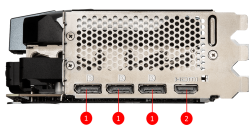

SPECIFICATIONS

| | |
|-------------------------------------|---------------------------------------------------------------------------------------------------------------------------------|
| Model Name | GeForce RTX™ 4080 16GB VENTUS 3X |
| Graphics Processing Unit | NVIDIA® GeForce RTX™ 4080 16GB |
| Cores | 9728 Units |
| Memory | 16GB GDDR6X |
| Power connectors | 16pin x 1 |
| Memory Interface | 256-bit |
| Core Clocks | Extreme Performance: 2520 MHz (MSI Center) Boost: 2505 MHz |
| Memory Speed | 22.4 Gbps |
| Maximum Displays | 4 |
| Digital Maximum Resolution | 7680 x 4320 |
| Output | DisplayPort x 3 (v1.4a) HDMI™ x 1 (Supports 4K@120Hz HDR, 8K@60Hz HDR, and Variable Refresh Rate as specified in HDMI™ 2.1a) |
| Power consumption (W) | 320W |
| Recommended Power Supply (W) | 750W |
| DirectX Version Support | 12 Ultimate |
| Card Dimension(mm) | 322 x 136 x 63mm |
| Weight | 1595g / 2200g |

CONNECTIONS

1. DisplayPort
2. HDMI™

FEATURES

Triple Fan

Three fans and a huge heatsink ensure a cool and quiet experience for you.

TORX FAN 4.0

A masterpiece of teamwork, fan blades work in pairs to create unprecedented levels of focused air pressure.

Core Pipe

Precision-machined heat pipes ensure max contact to the GPU and spread heat along the full length of the heatsink.

Airflow Control

Don't sweat it, Airflow Control guides the air to exactly where it needs to be for maximum cooling.

Metal Backplate

Thermal pads under the sturdy metal backplate provide additional cooling while the flow-through ventilation reduces trapped heat.

Copper Baseplate

A solid nickel-plated copper baseplate transfers heat from the GPU to all heat pipes for better cooling.