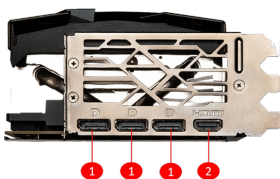

SPECIFICATIONS

Model Name	GeForce RTX™ 4080 SUPER 16G SUPRIM
Graphics Processing Unit	NVIDIA® GeForce RTX™ 4080 SUPER
Cores	10240 Units
Memory	16GB GDDR6X
Power connectors	16-pin x 1
Memory Interface	256-bit
Core Clocks	Extreme Performance: 2625 MHz (MSI Center) Boost: 2610 MHz (GAMING & SILENT Mode)
Memory Speed	23 Gbps
Maximum Displays	4
Digital Maximum Resolution	7680 x 4320
Output	DisplayPort x 3 (v1.4a) HDMI™ x 1 (Supports 4K@120Hz HDR, 8K@60Hz HDR, and Variable Refresh Rate as specified in HDMI™ 2.1a)
Power consumption (W)	320 W
Recommended Power Supply (W)	850 W (Min.750 W)
DirectX Version Support	12 Ultimate
Card Dimension(mm)	336 x 142 x 78 mm
Weight	2372g / 3573g

CONNECTIONS

1. DisplayPort
2. HDMI™

FEATURES

TRI FROZR 3S

Push performance with the latest MSI cooling design and elevate sophistication with a prestigious appearance.

TORX FAN 5.0

Fan blades linked by ring arcs and a fan cowl work together to stabilize and maintain high-pressure airflow.

Vapor Chamber

The GPU and memory modules are covered with a Vapor Chamber which rapidly transfers heat to Core Pipes.

Core Pipe

Precision-machined heat pipes ensure max contact to the GPU and spread heat along the full length of the heatsink.

Wave Curved 3.0

Additional efficiency is gained by adjusting the size of the wave edges under the fan motor and other spots where there is less airflow.

Airflow Control

Sections of different heatsink fins disrupt unwanted airflow harmonics and reduce noise.