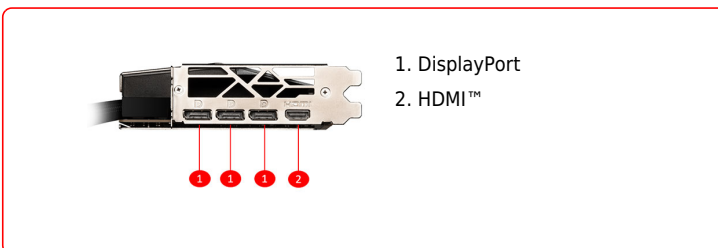

SPECIFICATIONS

Graphics Processing Unit	NVIDIA® GeForce RTX™ 4090
Cores	16384 Units
Memory	24GB GDDR6X
Power connectors	16-pin x 1
Memory Interface	384-bit
Core Clocks	Extreme Performance: 2640 MHz (MSI Center) Boost: 2625 MHz (GAMING & SILENT Mode)
Memory Speed	21 Gbps
Maximum Displays	4
Digital Maximum Resolution	7680x4320
Output	DisplayPort x 3 (v1.4a) HDMI™ x 1 (Supports 4K@120Hz HDR, 8K@60Hz HDR, and Variable Refresh Rate as specified in HDMI™ 2.1a)
Power consumption (W)	Silent mode: 450W Gaming mode: 480W
Recommended Power Supply (W)	1000W (Min. 850W)
DirectX Version Support	12 Ultimate
Card Dimension(mm)	Card: 280 x 140 x 43 mm radiator + fan: 274 x 121 x 55 mm Tube length: L470 ± 10 x D11.2 mm
Weight	2353 g / 3837 g

CONNECTIONS

FEATURES

MSI Center

The exclusive MSI Center software lets you monitor, tweak and optimize MSI products in real-time.

Dual BIOS

Dual BIOS lets you set the priority to full performance in GAMING mode or low noise in SILENT mode.

TORX FAN 5.0

Fan blades linked by ring arcs and a fan cowl work together to stabilize and maintain high-pressure airflow.

Micro-Fin Copper Base

A copper base with fine micro-fins immersed in the liquid stream effectively transfers heat away from the VRAM and GPU.