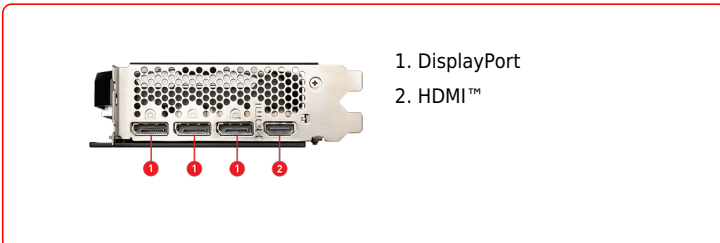

SPECIFICATIONS

Model Name	GeForce RTX™ 4060 Ti VENTUS 3X E 8G OC
Graphics Processing Unit	NVIDIA® GeForce RTX™ 4060 Ti
Interface	PCI Express® Gen 4 x16 (uses x8)
Core Clocks	Extreme Performance: 2580 MHz (MSI Center) Boost: 2565 MHz
Cores	4352 Units
Memory Speed	18 Gbps
Memory	8GB GDDR6
Memory Bus	128-bit
Output	DisplayPort x 3 (v1.4a) HDMI™ x 1 (Supports 4K@120Hz HDR and 8K@60Hz HDR and Variable Refresh Rate (VRR) as specified in HDMI™ 2.1a)
HDCP Support	Y
Power consumption	160 W
Power Connectors	8-pin x 1
Recommended PSU (W)	550 W
Card Dimension(mm)	308 x 120 x 43 mm
Weight (Card / Package)	728 g / 1080 g
OpenGL Version Support	4.6
Maximum Displays	4
G-SYNC™ technology	Y
Digital Maximum Resolution	7680 x 4320

CONNECTIONS

FEATURES

Triple Fan

Three fans and a huge heatsink ensure a cool and quiet experience for you.

TORX FAN 4.0

A masterpiece of teamwork, fan blades work in pairs to create unprecedented levels of focused air pressure.

Copper Baseplate

A solid nickel-plated copper baseplate transfers heat from the GPU to all heat pipes for better cooling.

Core Pipe

Precision-machined heat pipes ensure max contact to the GPU and spread heat along the full length of the heatsink.