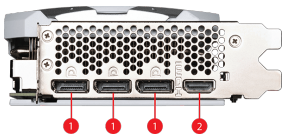

SPECIFICATIONS

Model Name	GeForce RTX™ 4070 Ti SUPER 16G VENTUS 2X WHITE
Graphics Processing Unit	NVIDIA® GeForce RTX™ 4070 Ti SUPER
Interface	PCI Express® Gen 4
Core Clocks	Extreme Performance: 2625 MHz (MSI Center) Boost: 2610 MHz
Cores	8448 Units
Memory	16GB GDDR6X
Memory Bus	256-bit
Output	DisplayPort x 3 (v1.4a) HDMI™ x 1 (Supports 4K@120Hz HDR, 8K@60Hz HDR, and Variable Refresh Rate as specified in HDMI™ 2.1a)
HDCP Support	Y
Power consumption	285 W
Power Connectors	16-pin x 1
Recommended PSU (W)	700 W
Card Dimension(mm)	242 x 125 x 51 mm
Weight (Card / Package)	882 g / 1214 g
Maximum Displays	4
G-SYNC™ technology	Y
Digital Maximum Resolution	7680 x 4320

CONNECTIONS

1. DisplayPort
2. HDMI™

FEATURES

Dual Fan

Two fans and a huge heatsink ensure a cool and quiet experience for you.

TORX FAN 4.0

A masterpiece of teamwork, fan blades work in pairs to create unprecedented levels of focused air pressure.

Copper Baseplate

A solid nickel-plated copper baseplate transfers heat from the GPU to all heat pipes for better cooling.

Core Pipe

Precision-machined heat pipes ensure max contact to the GPU and spread heat along the full length of the heatsink.

Reinforcing Backplate

The reinforcing backplate features a flow-through design that provides additional ventilation.

Zero Frozr

The fans completely stop when temperatures are relatively low, eliminating all noise.