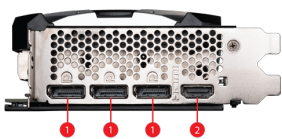

SPECIFICATIONS

Model Name	GeForce RTX™ 4070 Ti VENTUS 3X E1 12G OC
Graphics Processing Unit	NVIDIA® GeForce RTX™ 4070 Ti
Interface	PCI Express® Gen 4
Core Clocks	Extreme Performance: 2655 MHz (MSI Center) Boost: 2640 MHz
Cores	7680 Units
Memory Speed	21 Gbps
Memory	12GB GDDR6X
Memory Bus	192-bit
Output	DisplayPort x 3 (v1.4a) HDMI™ x 1 (Supports 4K@120Hz HDR, 8K@60Hz HDR, and Variable Refresh Rate as specified in HDMI™ 2.1a)
HDCP Support	Y
Power consumption	285 W
Power Connectors	16-pin x 1
Recommended PSU (W)	700 W
Card Dimension(mm)	308 x 120 x 51 mm
Weight (Card / Package)	1177 g / 1771 g
OpenGL Version Support	4.6
Maximum Displays	4
G-SYNC™ technology	Y
Digital Maximum Resolution	7680 x 4320

CONNECTIONS

1. DisplayPort
2. HDMI™

FEATURES

- Triple Fan**
 Three fans and a huge heatsink ensure a cool and quiet experience for you.
- Triple Fan**
 Three fans and a huge heatsink ensure a cool and quiet experience for you.
- Triple Fan**
 Three fans and a huge heatsink ensure a cool and quiet experience for you.
- Triple Fan**
 Three fans and a huge heatsink ensure a cool and quiet experience for you.
- Triple Fan**
 Three fans and a huge heatsink ensure a cool and quiet experience for you.
- Triple Fan**
 Three fans and a huge heatsink ensure a cool and quiet experience for you.
- Triple Fan**
 Three fans and a huge heatsink ensure a cool and quiet experience for you.
- Triple Fan**
 Three fans and a huge heatsink ensure a cool and quiet experience for you.
- Triple Fan**
 Three fans and a huge heatsink ensure a cool and quiet experience for you.
- Afterburner**
 Take full control with the most recognized and widely used graphics card overlocking software in the world.