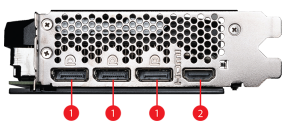

## SPECIFICATIONS

<b>Model Name</b>	GeForce RTX™ 4070 VENTUS 2X E1 12G OC
<b>Graphics Processing Unit</b>	NVIDIA® GeForce RTX™ 4070
<b>Interface</b>	PCI Express® Gen 4
<b>Core Clocks</b>	Extreme Performance: 2520 MHz (MSI Center) Boost: 2505 MHz
<b>Cores</b>	5888 Units
<b>Memory Speed</b>	20 Gbps
<b>Memory</b>	12GB GDDR6
<b>Memory Bus</b>	192-bit
<b>Output</b>	DisplayPort x 3 (v1.4a) HDMI™ x 1 (Supports 4K@120Hz HDR, 8K@60Hz HDR, and Variable Refresh Rate as specified in HDMI™ 2.1a)
<b>HDCP Support</b>	Y
<b>Power consumption</b>	200 W
<b>Power Connectors</b>	8-pin x 1
<b>Recommended PSU (W)</b>	650 W
<b>Card Dimension(mm)</b>	242 x 125 x 43 mm
<b>Weight (Card / Package)</b>	668 g / 943 g
<b>OpenGL Version Support</b>	4.6
<b>Maximum Displays</b>	4
<b>G-SYNC™ technology</b>	Y
<b>Digital Maximum Resolution</b>	7680 x 4320

## CONNECTIONS

1. DisplayPort
2. HDMI™