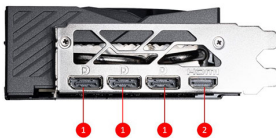

CONNECTIONS

1. DisplayPort
2. HDMI™

FEATURES

Twin Frozr 10

Experience superior cooling and quieter performance with MSI's enhanced fan blade design.

STORMFORCE FAN

Seven fan blades, claw texturing, and a circular arc are designed for optimal airflow with minimal noise.

Nickel-plated Copper Baseplate

Heat from the GPU and memory is swiftly captured by a nickel-plated copper baseplate and transferred.

Core Pipes

Core Pipes feature a square design to maximize contact with the GPU baseplate for optimal thermal management.

Metal Backplate

A reinforcing metal backplate with airflow vents and thermal pads enhances cooling.

Wave Curved 4.0

Precision-engineered wave edges with a high-low fin design enhance airflow and reduce turbulence.