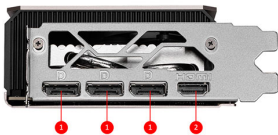

CONNECTIONS

1. DisplayPort
2. HDMI™

FEATURES

Afterburner

Take full control with the most recognized and widely used graphics card overlocking software in the world.

Afterburner

Take full control with the most recognized and widely used graphics card overlocking software in the world.

Afterburner

Take full control with the most recognized and widely used graphics card overlocking software in the world.

Afterburner

Take full control with the most recognized and widely used graphics card overlocking software in the world.

Afterburner

Take full control with the most recognized and widely used graphics card overlocking software in the world.

Afterburner

Take full control with the most recognized and widely used graphics card overlocking software in the world.

Afterburner

Take full control with the most recognized and widely used graphics card overlocking software in the world.

Afterburner

Take full control with the most recognized and widely used graphics card overlocking software in the world.

Afterburner

Take full control with the most recognized and widely used graphics card overlocking software in the world.

Afterburner

Take full control with the most recognized and widely used graphics card overlocking software in the world.

Afterburner

Take full control with the most recognized and widely used graphics card overlocking software in the world.