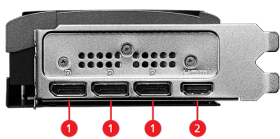

## SPECIFICATIONS

<b>Marketing Name</b>	GeForce RTX™ 5070 Ti 16G VENTUS 3X OC BLACK
<b>Model Name</b>	G507T-16V3CB
<b>Graphics Processing Unit</b>	NVIDIA® GeForce RTX™ 5070 Ti
<b>Interface</b>	PCI Express® Gen 5
<b>Core Clocks</b>	Extreme Performance: 2497 MHz (MSI Center) Boost: 2482 MHz
<b>Cores</b>	8960 Units
<b>Memory</b>	16GB GDDR7
<b>Memory Bus</b>	256-bit
<b>Output</b>	DisplayPort x 3 (v2.1b) HDMI™ x 1 (As specified in HDMI™ 2.1b: up to 4K 480Hz or 8K 120Hz with DSC, Gaming VRR, HDR)
<b>HDCP Support</b>	Y
<b>Power consumption</b>	300 W
<b>Power Connectors</b>	16-pin x 1 (ATX 3.1 PSU recommended)
<b>Recommended PSU (W)</b>	750 W
<b>Card Dimension(mm)</b>	303 x 121 x 49 mm
<b>Weight (Card / Package)</b>	1073 g / 1566 g
<b>Maximum Displays</b>	4
<b>G-SYNC™ technology</b>	Y
<b>Digital Maximum Resolution</b>	7680 x 4320

## CONNECTIONS

1. DisplayPort
2. HDMI™

### Core Pipes

Core Pipes feature a square design to maximize contact with the GPU baseplate for optimal thermal management.

### Metal Backplate

A sturdy metal backplate strengthens the graphics card while the airflow vent design reduces excess heat.