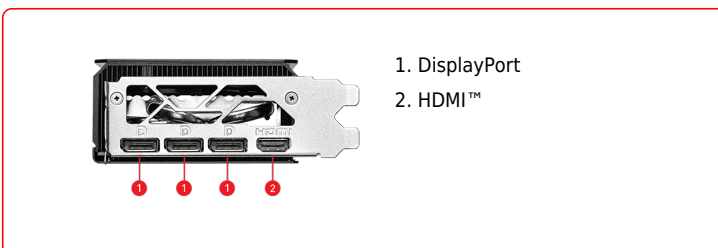

## SPECIFICATIONS

<b>Marketing Name</b>	GeForce RTX™ 5080 16G INSPIRE 3X OC BLACK
<b>Model Name</b>	G5080-16I3CB
<b>Graphics Processing Unit</b>	NVIDIA® GeForce RTX™ 5080
<b>Interface</b>	PCI Express® Gen 5
<b>Core Clocks</b>	Extreme Performance: 2655 MHz (MSI Center) Boost: 2640 MHz
<b>Cores</b>	10752 Units
<b>Memory</b>	16GB GDDR7
<b>Memory Bus</b>	256-bit
<b>Output</b>	DisplayPort x 3 (v2.1b) HDMI™ x 1 (As specified in HDMI™ 2.1b: up to 4K 480Hz or 8K 120Hz with DSC, Gaming VRR, HDR)
<b>HDCP Support</b>	Y
<b>Power consumption</b>	360 W
<b>Power Connectors</b>	16-pin x 1 (ATX 3.1 PSU recommended)
<b>Recommended PSU (W)</b>	850 W
<b>Card Dimension(mm)</b>	288 x 112 x 50 mm
<b>Weight (Card / Package)</b>	950 g / 1437 g
<b>Maximum Displays</b>	4
<b>G-SYNC™ technology</b>	Y
<b>Digital Maximum Resolution</b>	7680 x 4320

## CONNECTIONS