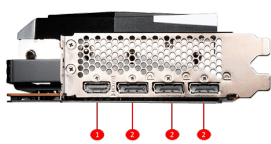

SPECIFICATIONS

Model Name	Radeon™ RX 7900 XT GAMING TRIO CLASSIC 20G
Graphics Processing Unit	AMD Radeon™ RX 7900 XT
Interface	PCI Express® Gen 4
Stream Processors	5376 Units
Core Clocks	Boost: Up to 2400 MHz Game: Up to 2000 MHz
Memory Speed	20 Gbps
Memory	20GB GDDR6
Memory Bus	320-bit
Output	DisplayPort x 3 (up to v2.1) HDMI™ x 1 (Supports 4K@120Hz/8K@60Hz and VRR as specified in HDMI™ 2.1)
HDCP Support	Y
Power consumption	315 W
Power Connectors	8-pin x 3
Recommended PSU (W)	750 W
Card Dimension(mm)	325 x 141 x 56 mm
Weight (Card / Package)	1618 g / 2348 g
OpenGL Version Support	4.6
Maximum Displays	4
Digital Maximum Resolution	7680x4320
FreeSync™ Technology	Y

FEATURES

Mystic Light

Mystic Light gives you complete control of the RGB lighting for MSI devices and compatible RGB products.

Mystic Light

Mystic Light gives you complete control of the RGB lighting for MSI devices and compatible RGB products.

Mystic Light

Mystic Light gives you complete control of the RGB lighting for MSI devices and compatible RGB products.

CONNECTIONS

1. HDMI™
2. DisplayPort