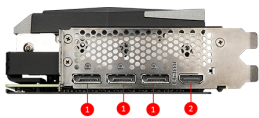

SPECIFICATIONS

Memory	12GB GDDR6
Vi xử lý đồ họa	NVIDIA® GeForce RTX™ 3060
Chuẩn giao tiếp	PCI Express® Gen 4
Bus bộ nhớ	192-bit
Xung nhịp nhân đồ họa(MHz)	Boost:1777 MHz
Xung nhịp bộ nhớ (MHz)	15 Gbps
Hỗ trợ màn hình tối đa	4
G-SYNC™ technology	Y
Adaptive Vertical Sync	Y
Output	DisplayPort x 3 (v1.4a) HDMI™ x 1 (Supports 4K@120Hz as specified in HDMI™ 2.1)
Công suất tiêu thụ (W)	170W
Hỗ trợ HDCP	Y
Virtual Reality Ready	Y
Digital Maximum Resolution	7680x4320
Công suất nguồn đề nghị (W)	550W
Nguồn phụ	8-pin x 2
Hỗ trợ phiên bản DirectX	12 API
Hỗ trợ phiên bản OpenGL	4.6
Kích thước (mm)	323 x 140 x 56 mm
Cân nặng	1477 g / 2305 g

CONNECTIONS

1. DisplayPort
2. HDMI™

FEATURES

Core Pipe

Precision-machined heat pipes ensure max contact and spread heat along the full length of the heatsink.

Custom PCB

The custom PCB has been engineered with hardened circuits and optimized trace routing for performance and reliability.

TORX FAN 4.0

A masterpiece of teamwork, fan blades work in pairs to create unprecedented levels of focused air pressure.

Airflow Control

Don't sweat it, Airflow Control guides the air to exactly where it needs to be for maximum cooling.