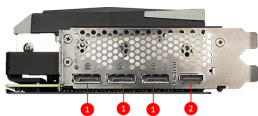

SPECIFICATIONS

Memory	8GB GDDR6
Vi xử lý đồ họa	NVIDIA® GeForce RTX™ 3060 Ti
Chuẩn giao tiếp	PCI Express® Gen 4
Bus bộ nhớ	256-bit
Xung nhịp nhân đồ họa(MHz)	Boost: 1755 MHz
Xung nhịp bộ nhớ (MHz)	14 Gbps
Hỗ trợ màn hình tối đa	4
G-SYNC™ technology	Y
Adaptive Vertical Sync	Y
Hỗ trợ HDCP	Y
Công suất tiêu thụ (W)	240W
Output	DisplayPort x 3 (v1.4a) HDMI™ x 1 (Supports 4K@120Hz as specified in HDMI™ 2.1)
Công suất nguồn đề nghị (W)	600W
Virtual Reality Ready	Y
Digital Maximum Resolution	7680x4320
Nguồn phụ	8pin x2
Hỗ trợ phiên bản DirectX	12 API
Hỗ trợ phiên bản OpenGL	4.6
Kích thước (mm)	323 x 140 x 56 mm
Cân nặng	1466g / 2294g

CONNECTIONS

1. DisplayPort
2. HDMI™

FEATURES

Core Pipe

Precision-machined heat pipes ensure max contact and spread heat along the full length of the heatsink.

TORX FAN 4.0

A masterpiece of teamwork, fan blades work in pairs to create unprecedented levels of focused air pressure.

TRI FROZR 2

TRI FROZR 2 offers the perfect balance between cool temperatures and quiet fans during endless gaming sessions.

Airflow Control

Don't sweat it, Airflow Control guides the air to exactly where it needs to be for maximum cooling.