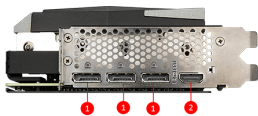

SPECIFICATIONS

Memory	8GB GDDR6
Vi xử lý đồ họa	NVIDIA® GeForce RTX™ 3070
Chuẩn giao tiếp	PCI Express® Gen 4
Bus bộ nhớ	256-bit
Xung nhịp nhân đồ họa(MHz)	Boost: 1770 MHz
Xung nhịp bộ nhớ (MHz)	14 Gbps
Hỗ trợ màn hình tối đa	4
G-SYNC™ technology	Y
Adaptive Vertical Sync	Y
Hỗ trợ HDCP	Y
Công suất tiêu thụ (W)	240W
Output	DisplayPort x 3 (v1.4a) HDMI™ x 1 (Supports 4K 120Hz HDR, 8K 60Hz and Variable Refresh Rate as specified in HDMI™ 2.1)
Công suất nguồn đề nghị (W)	650W
Virtual Reality Ready	Y
Digital Maximum Resolution	7680x4320
Nguồn phụ	8-pin x2
Hỗ trợ phiên bản DirectX	12 API
Hỗ trợ phiên bản OpenGL	4.6
Kích thước (mm)	323 x 140 x 56mm
Cân nặng	1458g / 2286g

CONNECTIONS

1. DisplayPort
2. HDMI™

FEATURES

- Core Pipe**
Precision-machined heat pipes ensure max contact and spread heat along the full length of the heatsink.
- TORX FAN 4.0**
A masterpiece of teamwork, fan blades work in pairs to create unprecedented levels of focused air pressure.
- TRI FROZR 2**
TRI FROZR 2 offers the perfect balance between cool temperatures and quiet fans during endless gaming sessions.
- Airflow Control**
Don't sweat it, Airflow Control guides the air to exactly where it needs to be for maximum cooling.
- Mystic Light**
Mystic Light gives you complete control of the RGB lighting for MSI devices and compatible RGB products.
- Aluminum Backplate**
Thermal pads beneath the sturdy metal backplate provide additional cooling.
- MSI Center**
The exclusive MSI Center software lets you monitor, tweak and optimize MSI products in real-time.
- Zero Frozr**
Zero Frozr is the calm before the storm, keeping fans still and maintaining silence until cooling is needed.