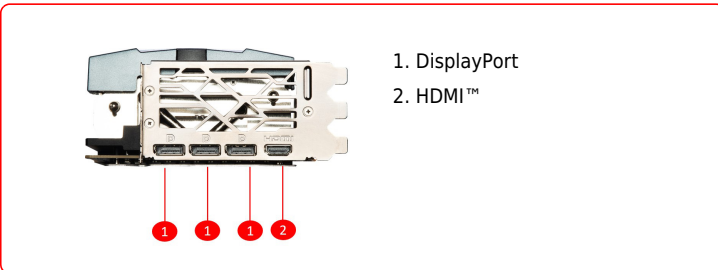

SPECIFICATIONS

Memory	24GB GDDR6X
Vi xử lý đồ họa	NVIDIA® GeForce RTX™ 3090 Ti
Chuẩn giao tiếp	PCI Express® Gen 4
Bus bộ nhớ	384-bit
Xung nhịp nhân đồ họa(MHz)	Extreme Performance: 1965 MHz (MSI Center) Boost: 1950 MHz (GAMING & SILENT Mode)
Xung nhịp bộ nhớ (MHz)	21 Gbps
Hỗ trợ màn hình tối đa	4
G-SYNC™ technology	Y
Output	DisplayPort x 3 (v1.4a) HDMI™ x 1 (2.1) (Supports 4K 120Hz HDR, 8K 60Hz HDR and Variable Refresh Rate as specified in HDMI™ 2.1)
Hỗ trợ HDCP	Y
Công suất tiêu thụ (W)	480W
Virtual Reality Ready	Y
Digital Maximum Resolution	7680 x 4320
Công suất nguồn đề nghị (W)	850 W
Nguồn phụ	16-pin x 1
Hỗ trợ phiên bản DirectX	12 Ultimate
Hỗ trợ phiên bản OpenGL	4.6
Kích thước (mm)	338 x 140 x 71 mm
Cân nặng	2154g / 3309g

CONNECTIONS

FEATURES

- Core Pipe**
 Precision-machined heat pipes ensure max contact and spread heat along the full length of the heatsink.
- TORX FAN 4.0**
 A masterpiece of teamwork, fan blades work in pairs to create unprecedented levels of focused air pressure.
- Airflow Control**
 Don't sweat it, Airflow Control guides the air to exactly where it needs to be for maximum cooling.
- Aluminum Backplate**
 Thermal pads beneath the sturdy metal backplate provide additional cooling.
- TRI FROZR 2S**
 Thermals are kept in check in masterful ways under that sculpted exterior, letting you focus on your games.
- Dual BIOS**
 Dual BIOS gives you the choice to prioritize for full performance in GAMING mode or low noise in SILENT mode.
- Zero Frozr**
 Zero Frozr is the calm before the storm, keeping fans still and maintaining silence until cooling is needed.
- MSI Center**
 Migrate data with backup & restore functionality, monitor drive health and performance metrics in real-time in MSI Center.