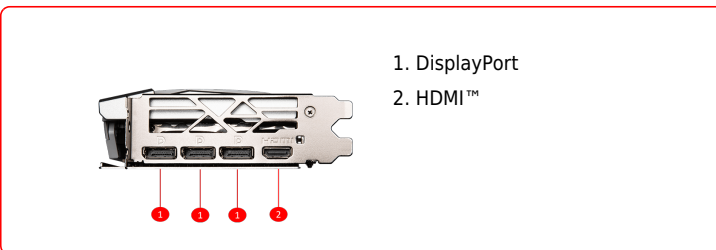

CONNECTIONS

FEATURES

- TRI FROZR 3**
Stay cool and quiet. MSI's TRI FROZR 3 thermal design enhances heat dissipation all around the graphics card.
- TORX FAN 5.0**
Fan blades linked by ring arcs and a fan cowl work together to stabilize and maintain high-pressure airflow.
- Copper Baseplate**
A solid nickel-plated copper baseplate transfers heat from the GPU to all heat pipes for better cooling.
- Core Pipe**
Precision-machined heat pipes ensure max contact to the GPU and spread heat along the full length of the heatsink.
- Airflow Control**
Sections of different heatsink fins disrupt unwanted airflow harmonics and reduce noise.
- Metal Backplate**
Thermal pads under the sturdy metal backplate provide additional cooling while the flow-through ventilation reduces trapped heat.
- Zero Frozr**
The fans completely stop when temperatures are relatively low, eliminating all noise.
- MSI Center**
The exclusive MSI Center software lets you monitor, tweak and optimize MSI products in real-time.